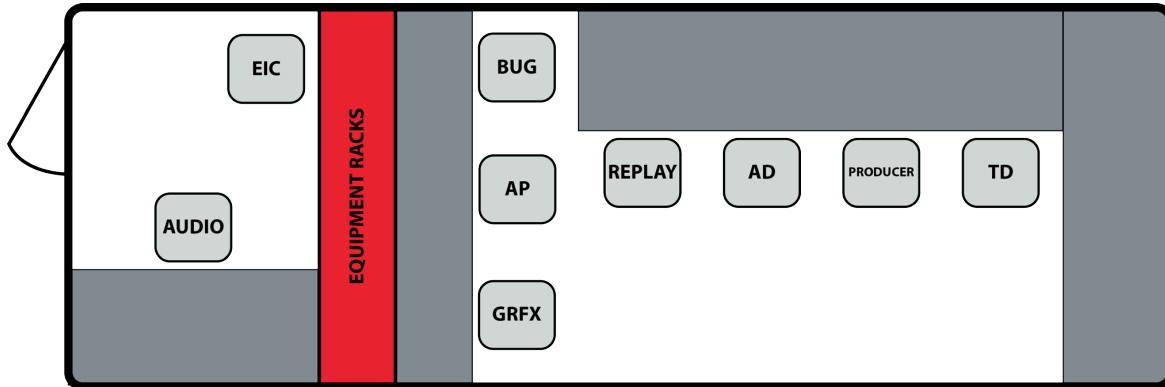

TUPELO HONEY

HD1 - LEADER *Equipment and Specifications*

Switching

- Newtek VMC IP Series 4ME Switcher
- Newtek TriCaster 8000, backup 8 input
- 40x40 router

Cameras

- (5) Sony HXC-D70 handheld/studio cameras
- (3) Sony PXW-X70 POV cameras
- (2) Fujinon 72x w/2x
- (3) Fujinon 20x w/2x
- (2) Marshall POV cameras

Graphics

- (1) VizRT Trio Graphics System
- (1) ChyronIP, Lyric 8.7, 8.8, dual channel
- (1) Newtek LiveText

Audio

- Allan and Heath 32ch digital mixer
- (6) Sennheiser ME66 shotgun microphones
- (2) Sennheiser ME67 shotgun microphones
- (2) Audio Technica AT8010 microphones
- (6) Sony EXM-77b lav microphones
- (4) Studio Tech model 210 announce consoles
- (4) Sennheiser HMD26.2 announce headsets
- (4) Electro-Voice RE50b stick mics
- (2) Parabolic Microphone kits
- Lectrosonics Wireless microphones and IFB
- 16x8 channel fiber audio system

Monitoring

- Production Wall - multiviewer(s)
- Misc monitors throughout truck
- (3) outboard monitors

Power

- 208 volt singlephase, 50 amps
- 150' 50amp power cable
- Camlock adapters
- (3) 13K BTU HVAC

Dimensions / Weight

- 30'x15' setup space
- 24'x8'6" (transport)
- 12,000 pounds