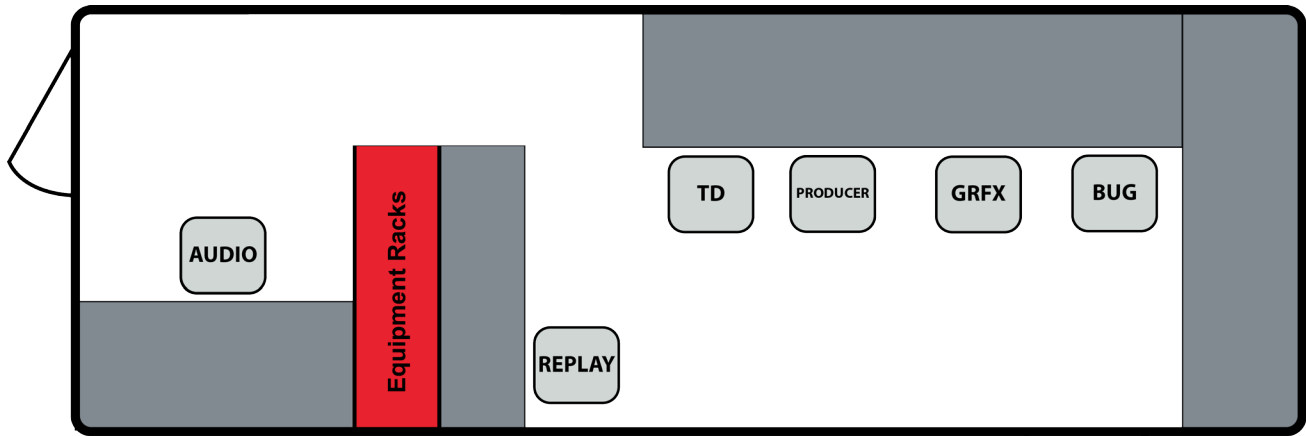

TUPELO HONEY

HD2 - BULLDOG *Equipment and Specifications*

Switching

- Newtek TriCaster 8000, 8 input
- Newtek TriCaster 855, backup 8 input
- 40x40 router

Cameras

- (4) JVC GY-HM750 handheld/studio cameras
- (1) JVC-GY-HM700 handheld/studio camera
- (2) Canon HDSDI POV cameras
- (5) Canon 14x Lenses
- (1) Fuji 20x w/2x Lens

Graphics

- (1) ChyronIP, Lyric 8.7, 8.8, dual channel
- (1) Newtek LiveText

Audio

- Yamaha 24ch analog mixer
- (4) Compression Channels
- (8) Audio Technica AT-8035 shotgun microphones
- (3) Studio Tech model 210 announce consoles
- (3) Sennheiser HMD26.2 announce headsets
- (4) Electro-Voice RE50b stick mics
- Sennheiser Wireless microphone
- Lectrosonics wireless IFB
- 16x16 channel fiber audio system

Replay

- (1) Newtek 820, 8 input / 2 output

Recording

- (1) AJA KiPro Deck
- (1) Sony 1500 HDV-CAM Deck
- (3) DVD Recorders

Communications

- ClearCom 2-wire system
- (4) Wet PL channels
- (4) IFB channels
- (4) BP100 beltpacks
- (3) IFB talent beltpacks
- (3) Telephone interfaces

Dimensions / Weight

- 30'x15' setup space
- 20'x8'6" (transport)
- 10,000 pounds