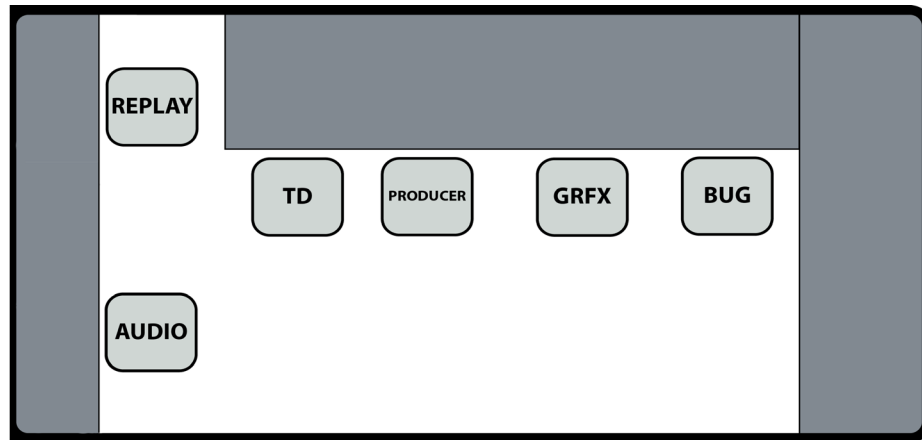

TUPELO HONEY

HD4 - VALLEY *Equipment and Specifications*

Switching

- Newtek TriCaster 8000, 8 input
- Newtek TriCaster 855, backup 8 input
- 40x40 router

Cameras

- (5) Sony PXW-320k Studio/Handheld
- (2) Sony PMW-1800 POV cams
- (2) Marshall POV cams
- (3) Canon 33x Lenses w/2x
- (1) Canon 20x Lens w/2x
- (5) Fuji 14x handhel lenses

Graphics

- (1) ChyronIP, Lyric 8.7, 8.8, single channel
- (1) VizRT Trio, single channel
- (1) Newtek LiveText

Audio

- Allen & Heath QU16 Digital Audio Console
- (6) Audio Technica AT-8035 shotgun microphones
- (3) Studio Tech model 210 announce consoles
- (3) Sennheiser HMD26.2 announce headsets
- (4) Electro-Voice RE50b stick mics
- Sennheiser Wireless microphone
- Lectrosonics wireless IFB

Replay

- (1) Newtek 820, 8 input / 2 output

Recording

- (2) BlackMagic HyperDeck Studio
- (3) DVD Recorders

Communications

- ClearCom 2-wire system
- (4) Wet PL channels
- (4) IFB channels
- (4) BP100 beltpacks
- (2) Telephone interfaces

Dimensions / Weight

- 20'x15' setup space
- 20'x8'6" (transport)
- 10,000 pounds